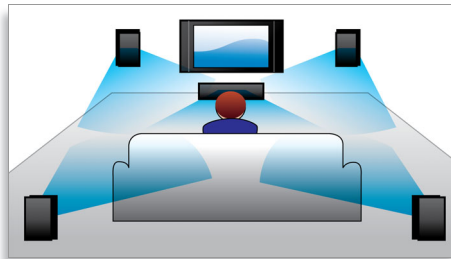

DTS, DolbyDigital, ProLogic II

A built-in DTS and Dolby Digital decoder eliminates the need for an external decoder by processing all six channels of audio information to provide a surround sound experience and an astoundingly natural sense of ambience and dynamic realism. Dolby Pro Logic II provides five channels of surround processing from any stereo source.